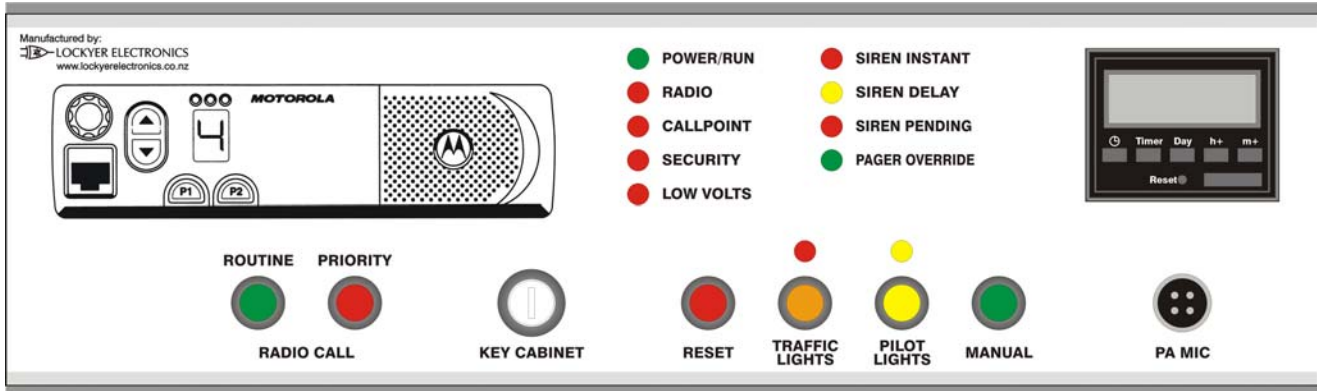

TOCP Product Range

Turn Out Console Programmable

TOCP Model

TOCP

for fully Automated Stations

TOCP-NA

for stations not requiring Audio Messaging for crews

TOCP-LF-K

with all the Automated Features necessary for Unmanned Stations

Features	Models		
	TOCP-LF-K	TOCP-NA	TOCP
GST Exclusive	\$3050	\$5250	\$5775
Desk mounted	✓	✓	✓
Rack mounting with side mounting tabs	✓	✓	✓
Two independent siren cycles using the same siren output	✓	✓	✓
Clock controlled siren with pager failure override	✓	✓	✓
Number of external inputs	6	13	13
Number of external outputs	8	16	16
Key cabinet alarm with call out over ride	✓	✓	✓
Traffic light LED flash during start delay	-	✓	✓
Operates with both Tait and Motorola Radios	✓	✓	✓
Connections for Selcall Radio Interface or Selcall Controller	✓	✓	✓
Internal LED's on all Inputs and Outputs for ease of testing	✓	✓	✓
30 Watt PA with programmable tones and timers	-	-	✓
Connections for MP3 Player	-	-	✓
Upgradeable to TOCP model	-	✓	N/A
Hyper Terminal programmable	✓	✓	✓
Windows programmable	Download only	✓	✓